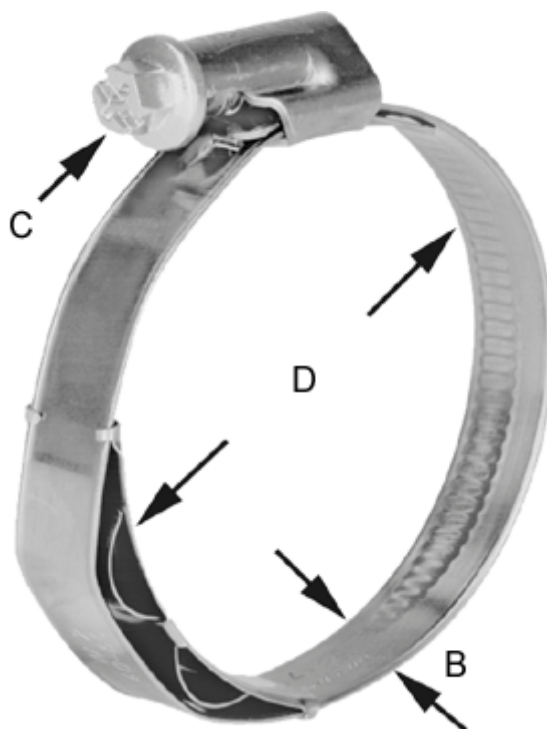

Article number: 021376711050

Description: Worm Drive Hose Clip with spring insert
TORRO WF 40-60/12 C7 W4 WF W4

Measures

C (screw type) =	C7
Diameter D =	40-60
Width B =	12